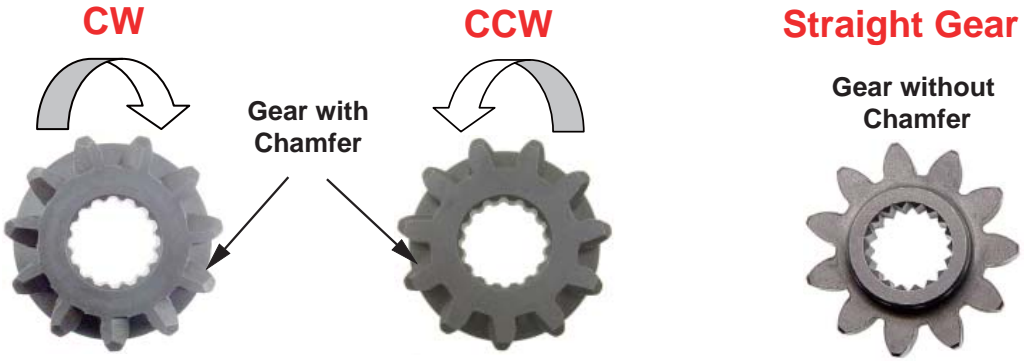

How to measure the Gear

Gear Rotation